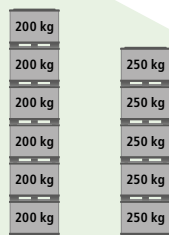

Technical data

External dimensions:	1,220 x 820 x 955 mm
Internal dimensions:	1,170 x 770 x 756 mm
Volume:	681 l
Tare weight:	40 kg
Empties height:	219 mm in a stack
Folding system:	Sandwich folding
High rack (without base):	yes

LOADS

Payload (max.):	250 kg
Stacking load (max.):	1,250 kg
Stacking factor (max.):	1+4

LOGISTICS AND TRANSPORT

Return rate:	1:4.3
Volume reduction:	77%

CAPACITY UTILISATION IN MEGA-TRAILER (13.6 x 2.48 x 3.0 m)

Full: 96

Empty: 416

77% VOLUME-REDUCED

Storage positions: 32

1	2	3	4	5	6	7	8	9	10	11	12	13	14	15	16
17	18	19	20	21	22	23	24	25	26	27	28	29	30	31	32

SANDWICH	PALLET	SLEEVE	LID
Material	PE	PP	PE
Grammage	–	3000 g/m ²	–
Equipment* <small>*optional; further options available</small>	Closed surface Steel reinforced 6 feet, 2 skids, drainage holes	M-folding 1 flap door 600 x 350 mm 2 label holders A5	2 handles, black Suspension lugs

You can get on request further options like a individual printing or tracking systems for example.

1+5 **1+4**
IN BLOCK STORAGE

3x **13x**
IN THE MEGA-TRAILER

1:4,3 PROPORTIONALLY STACKABLE