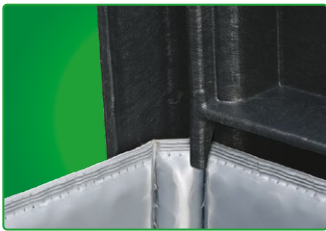

TECHNICAL DATA

SYSTEM SUPERQUAD

1230 x 830 x 980 mm

PRODUCT BENEFITS

- SuperQuad as wire mesh replacement
- Extremely stable pallet design
- High payloads possible
- Intuitive, fast and ergonomic handling
- Protection against water and dirt
- No manual locking required

Hang-in lid

- Saving of space at the place of use
- Extra ergonomics and easy handling

Secure empty unit

- Protection of the folded sleeve
- No damage to the containers by slipping
- Safe and stable stacking

Scan for more information.